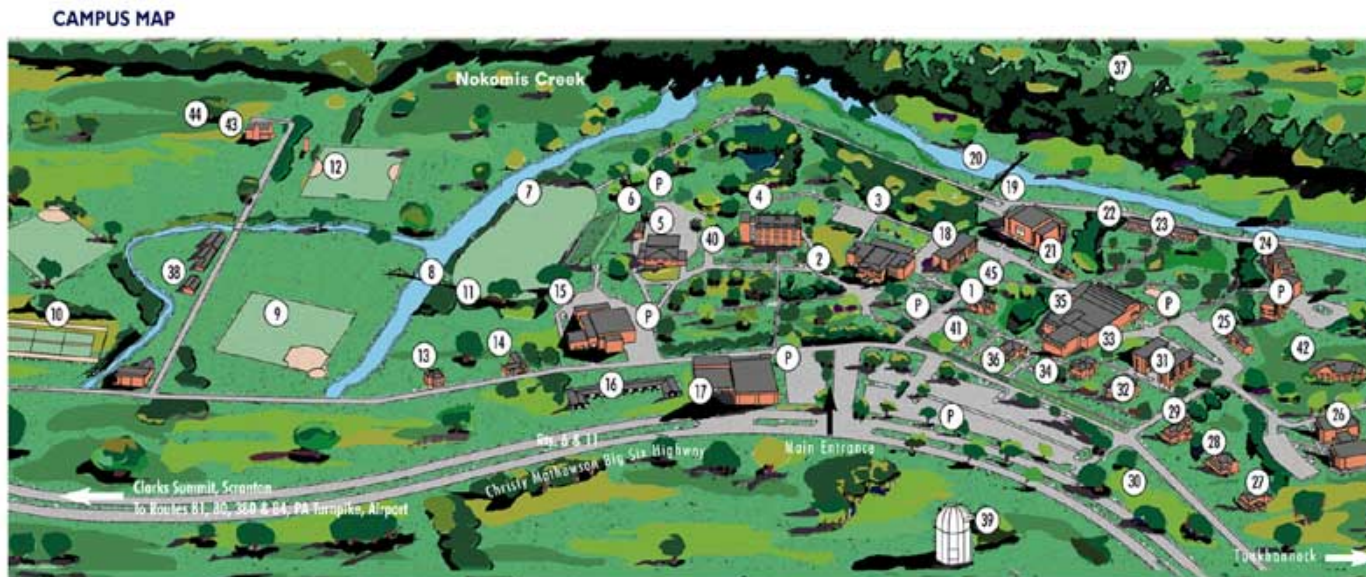

Keystone College Campus Map

Please note the locations of the buildings named in the CIC Survey:

#1 - Sisson Hall; #4 - Harris Hall; #28 - Hedgewood; #32 - Sickler Hall; #34 - Alumni Hall

[Redacted Header]		
1. Sisson Hall - Admissions and Visitors Center	2. Capwell Science Hall - Classrooms, Science Labs, Computer Labs, Faculty Offices	3. Children's Center and Poinard Greenhouse - Children's outdoor play area (Future site of Student Rec Center)
4. Harris Hall - Faculty Offices, Development, Classrooms, President's Office	5. Art Center - Drawing Studio, Ceramic Studio, Sculpture	6. Holman Design Studio
7. Bailey Field	8. Suspension Bridge - Erected by Nokomis students in 1987	9. Christy Mathewson Field
10. Community Grove - Murray Tennis Courts, Edmunds Field, Basketball Court, Paddleball Court	11. Creekside Grove	12. Ned Boehm Field
13. Koelsch House	14. Information Technology Center	15. Brooks - Theatre in Brooks, Keystone Players, The Northeast Theatre Office, Two-Dimension Studio, Graphic Design Lab, Faculty Offices
16. Gardner Hall - Keystone Institute for Technology and Training, Prometric Testing Center, Cisco, Corporate and Continuing Education	17. Gambal Athletic Center - Athletic Trainer, Basketball Arena, Weight Training Room, Classroom, Locker Room, Faculty Offices, Fornicola Wellness Center	18. Ward Hall - Photographic, Graphic, and Technology Facilities, career Action Center, Human Resources, Express Registration, Institute for Professional Development, Faculty Offices
19. Miller Library - Linder Art Gallery, Platt Learning Center, Classrooms, Faculty Offices, Rita Cupillari Computer Center, Middle States Committee & Institutional Planning Office, Ruth Ross Reading Room and Garden Room	20. Suspension Bridge - erected by Nokomis students 1986	21. Academic Affairs Center - Dean of the College
22. Lackawanna Hall - Water Discovery Center	23. Wyoming Hall - U.S. Mid Atlantic Urban Forestry Center and Countryside Conservancy	24. Frear/Reynolds Residence Hall